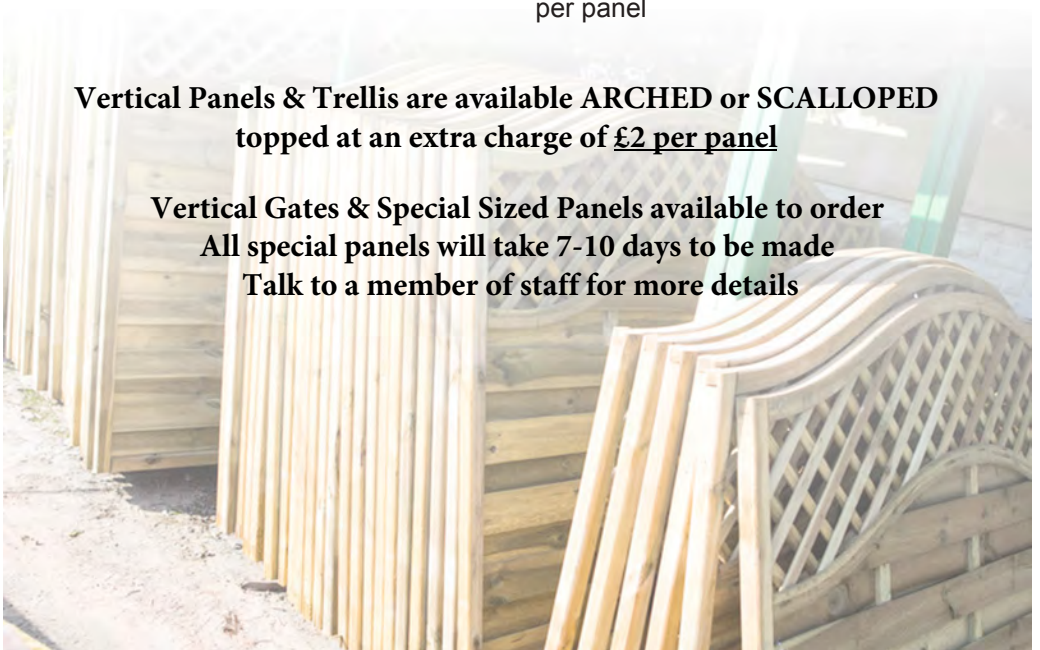

Rounded tops
per panel £2.00

**Vertical Panels & Trellis are available ARCHED or SCALLOPED
topped at an extra charge of £2 per panel**

**Vertical Gates & Special Sized Panels available to order
All special panels will take 7-10 days to be made
Talk to a member of staff for more details**